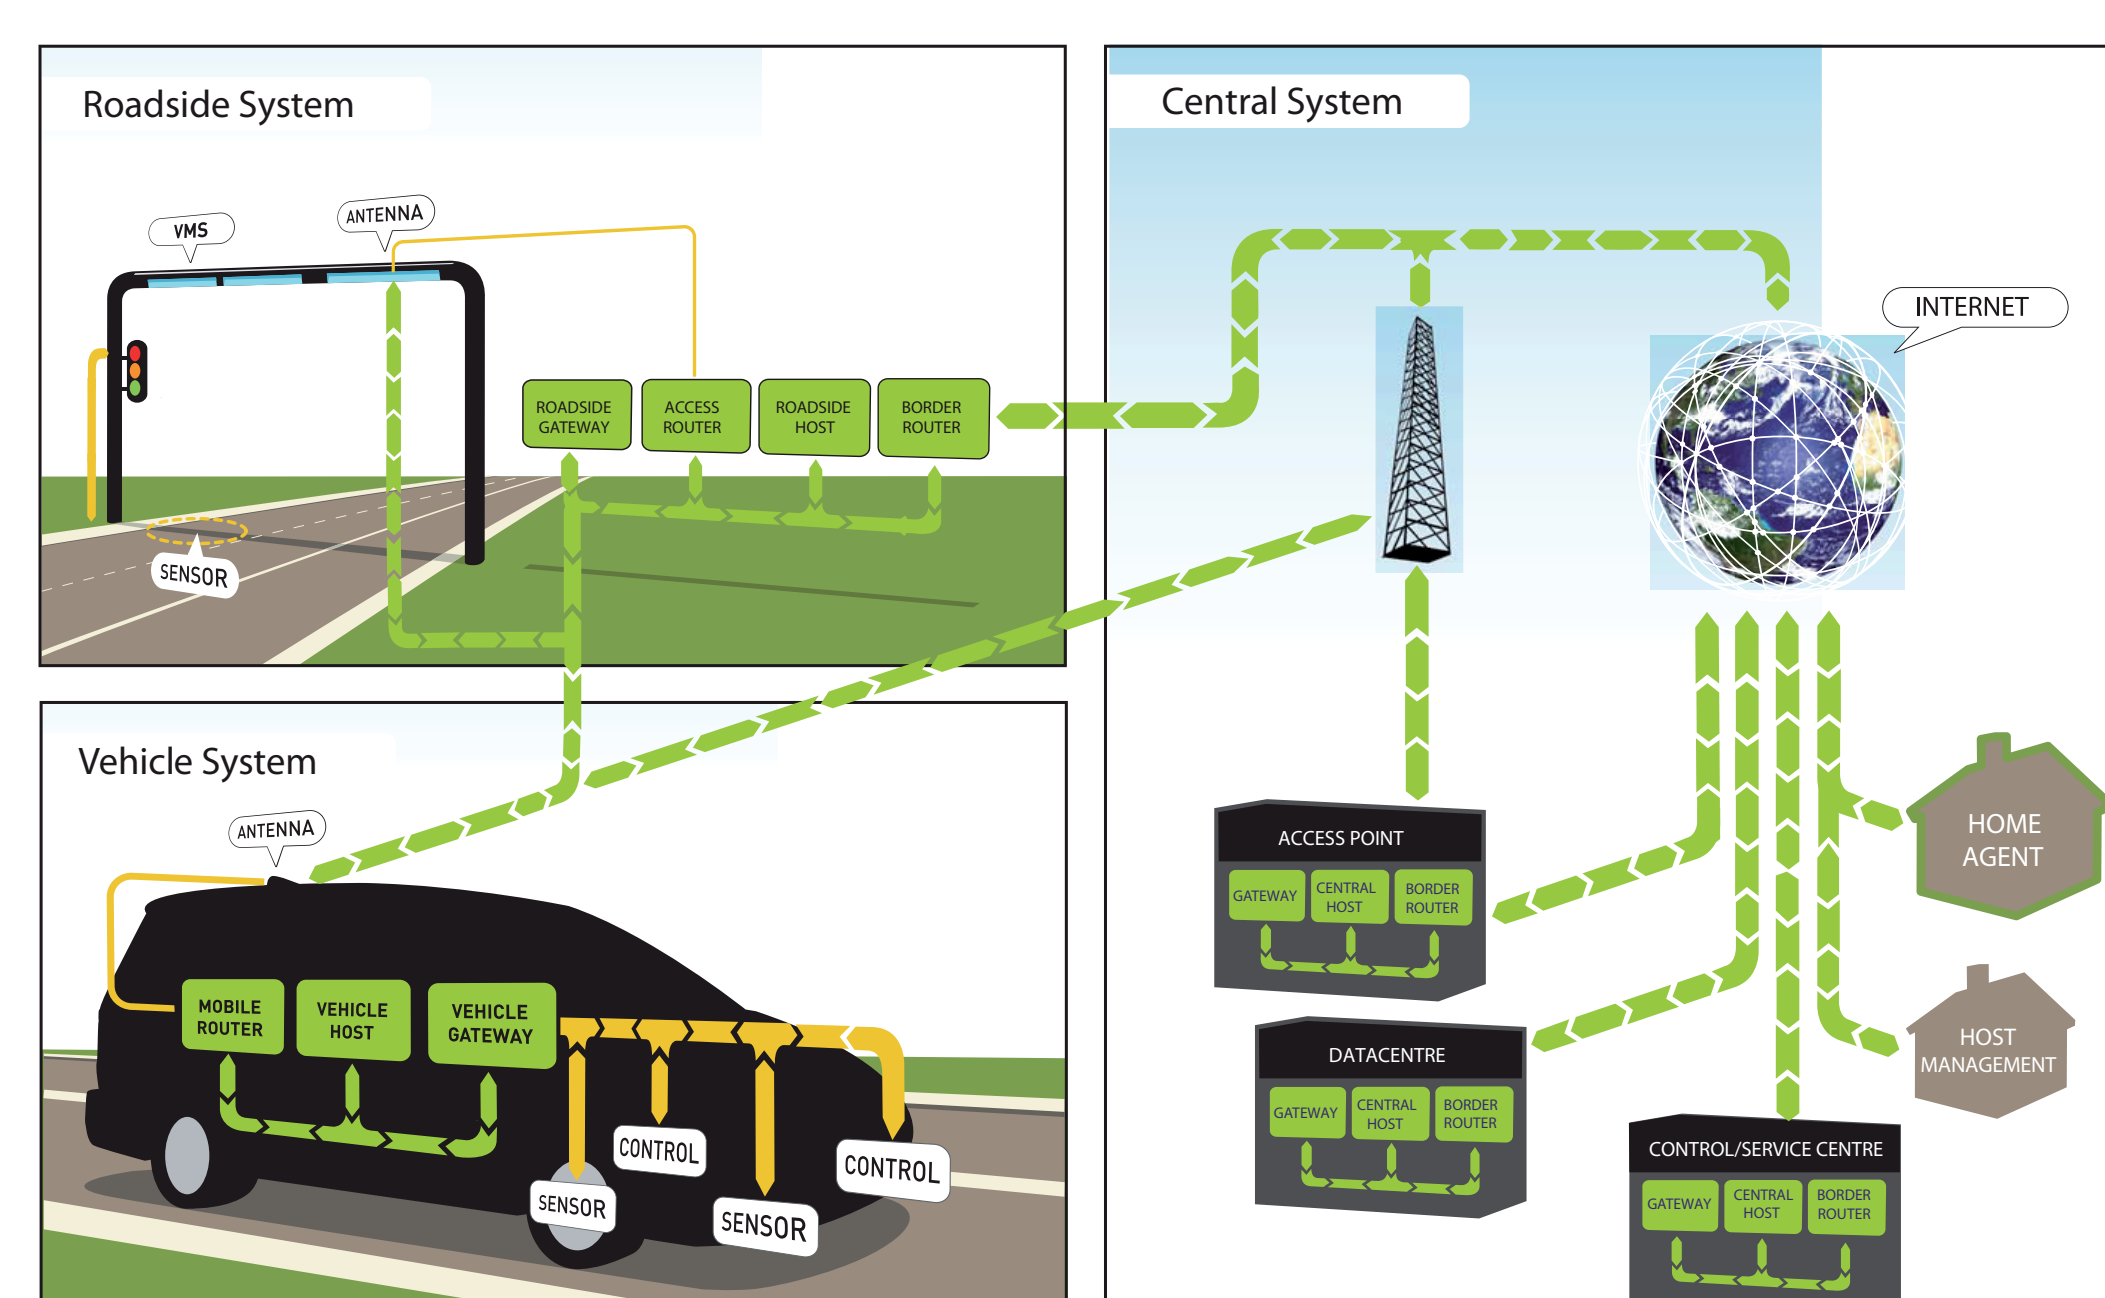

More information: www.cvisproject.org

Contact person: Paul Kompfner

Organisation name: ERTICO – ITS Europe

Tel: +32 2 400 07 00

E-mail: p.kompfner@mail.ertico.com